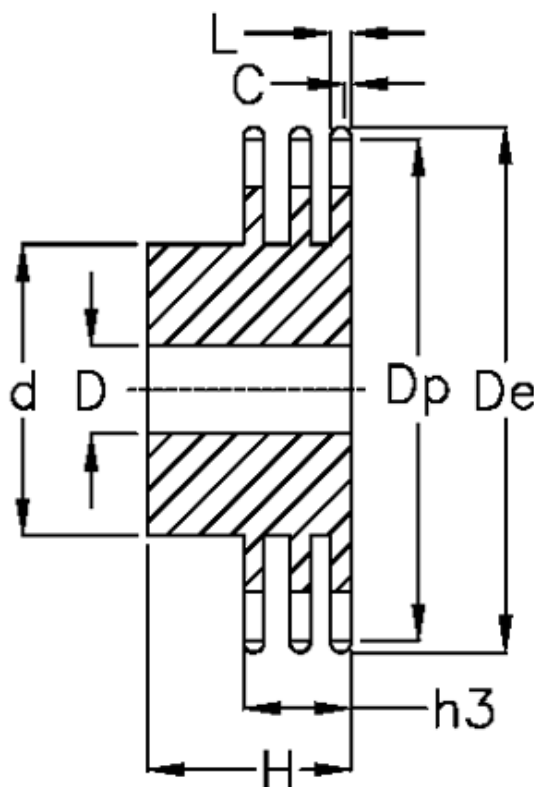

Data Sheet

Article number: 616013008009

Description: Sprocket 16 B-3 Z=9 triplex
predrilled

Measures

C = 2.5
d = 50
D = $20 \pm 0,5$

De = 85
Dp = 74.27

For chain size = 1" x 17,02 mm

For chain type = 16 B-3

H = 95

h3 = 79.6

L = 15.8

Number of teeth = 9